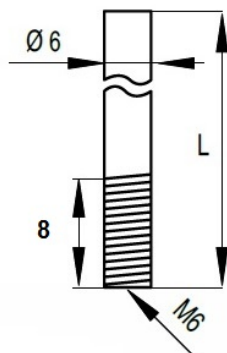

PRODUCT SHEET

Description:

Locking Bar $\varnothing 6 \times 1000 \text{ mm}$, Steel NPL, F/Pasquil Lock 7080

Item number:

14.05.670-0

Units	Box	Carton	HS Code	Barcode
Pcs.	2	60	8301600090	 5704866043830

14.05.670 1000 mm Nickel Plated
14.05.671 1200 mm Nickel Plated
14.05.675 2000 mm Nickel Plated